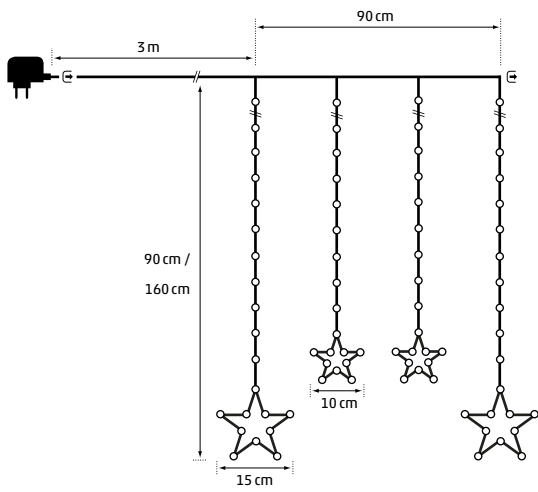

Art. DKL-401-01 | CHF 179.00

In & Outdoor | 2D Star Set

80 LED sunnywarm

∅ 10/15 x 100 cm

black cable | □- 30 cm

AA, 3x1,5V | Timer 6h on, 18h off

Art. B0L-397-01 | CHF 19.90

In & Outdoor
Angel Star Curtain
 56 LED warmwhite
 90 x 90 cm | clear cable
 5x connectable
 □ 3 m | 12V 6W
 Art. DKL-390-01
 CHF 24.90