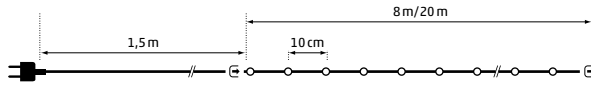

In & Outdoor | Tree Light warmwhite
80 LED | 8 m | white cable | ⌀ 1,5 m
12x connectable | 230V 8,8W
Art. LED-PLR-005-01 | CHF 89.00