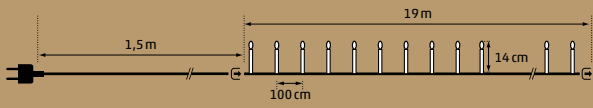

In & Outdoor | Candle Light
20 LED warmwhite | 19 m
green cable | $\Rightarrow$ 3 m
7x connectable | 230V 4,8W
Art. DKOL-057-05 | CHF 189.00