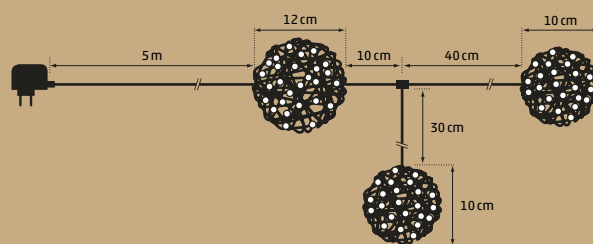

In & Outdoor | Matar
180 LED sunnywarm | $\varnothing$ 58 cm
clear cable | $\approx$ 5 m
4,5V 6W

Art. DKOL-220-01 | CHF 99.00

In & Outdoor | Cursa Ball Set

100 LED sunnywarm
1 x $\varnothing$ 12 cm, 2 x $\varnothing$ 10 cm
clear cable | $\approx$ 5 m
4,5V 1,35W

Art. DKOL-221-05 | CHF 59.90