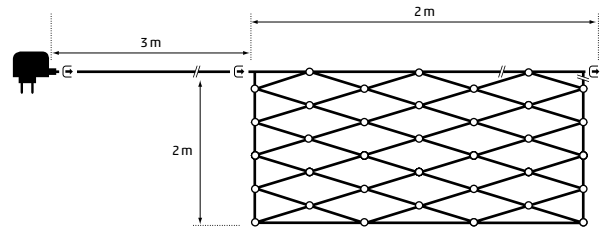

Ideal zum Schmücken von
Sträuchern und Hecken.

Les filets lumineux conviennent
particulièrement pour la
décoration de buissons et de haies.