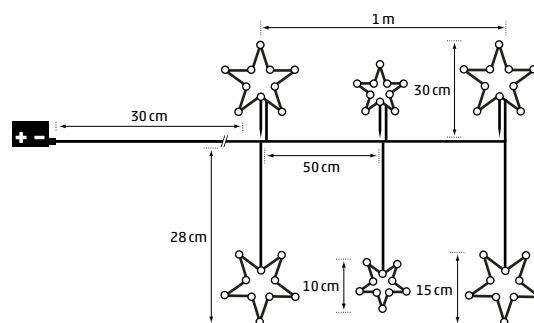

Art. DKL-401-01 | CHF 179.00

In & Outdoor | 2D Star Set

80 LED sunnywarm

∅ 10/15 x 100 cm

black cable | □- 30 cm

AA, 3x1,5V | Timer 6h on, 18h off

Art. B0L-397-01 | CHF 19.90

In & Outdoor
Angel Star Curtain
 56 LED warmwhite
 90 x 90 cm | clear cable
 5x connectable
 □ 3 m | 12V 6W
 Art. DKL-390-01
 CHF 24.90