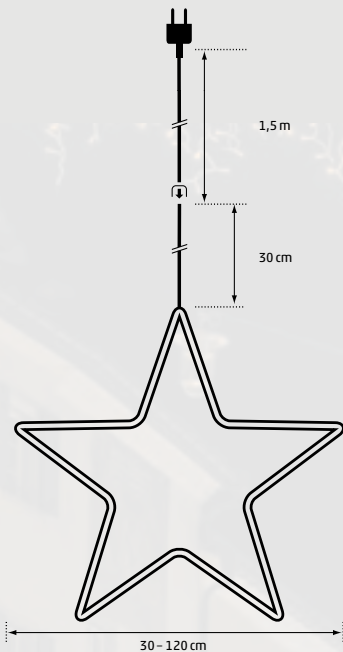

Die Zubehörteile zu den LED-Vorhängen erfüllen Ihre Gestaltungswünsche.

Ein Ice Light mit unterschiedlich langen Strängen, Verbindungskabel, T-Stücke und Motive ergänzen die LED-Lichtervorhänge und lassen sie zu einem ausgewachsenen System werden. Alle Produkte von Seite 34 bis 45 lassen sich beliebig untereinander verbinden. Die modulare Bauweise ist in der Anwendung sehr komfortabel, die Anzahl Stromkabel reduziert sich auf ein Minimum.

Les accessoires pour rideaux lumineux LED vous permettent de réaliser vos idées.

Un Ice Light avec guirlandes de longueurs inégales, un câble de connexion en deux longueurs, un raccord en T et des motifs complètent les rideaux lumineux LED, afin de créer un système extensible. Les articles des pages 34 à 45 se combinent à volonté! Ce système modulaire est très confortable d'utilisation, réduisant le nombre de câbles d'alimentation au minimum.