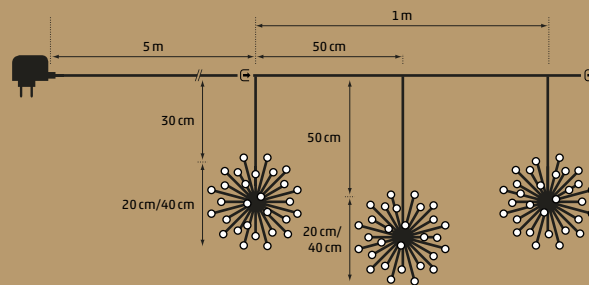

In & Outdoor | Ikarus
160 LED warmwhite
 $\varnothing$ 60 cm
clear cable | $\approx$ 5 m
6x connectable | 24V 6W
Art. DKOL-340-02 | CHF 59.00