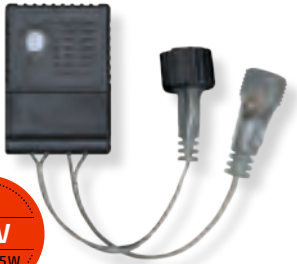

In & Outdoor | LED Timer/Dimmer
5 functions | 4 x 6 x 2 cm
clear cable | 50 cm
12V | Timer 6h on, 18h off
Art. EL-055-02 | **CHF 19.90**