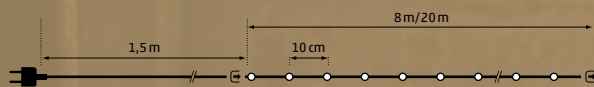

All-in-one: Diverse Leuchteffekte sowie Lichtfarbe via Fernbedienung wählbar: weiss, einfarbig oder mehrfarbig.

Tout-en-un: divers effets de lumière et couleurs sélectionnables par télécommande: blanc, unicolore ou multicolore.

In & Outdoor | Tree Light multicolor
80 LED | 8 m | green cable | --- 1,5 m
16 colours with various functions
8x connectable | 230V 6,2W

Art. LED-PLR-020 | CHF 129.00

In & Outdoor | Tree Light multicolor
200 LED | 20 m | green cable | --- 1,5 m
16 colours with various functions
4x connectable | 230V 20,2W

Art. LED-PLR-021 | CHF 229.00