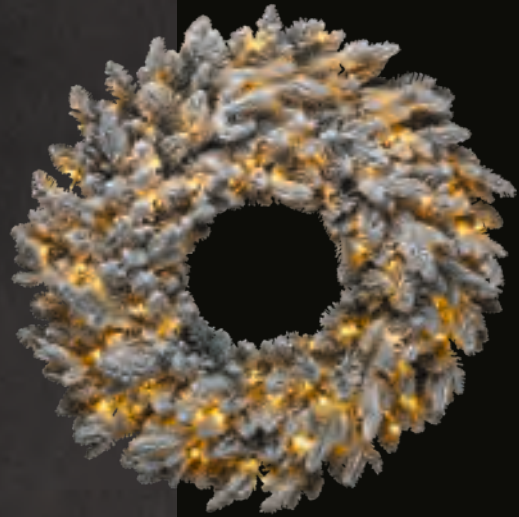

Indoor | Snowy Wreath 70
240 LED warmwhite | $\varnothing$ 70 cm x 22 cm
green cable | $\rightarrow$ 5 m | 31V 6W
Art. DKBL-022-02 | CHF 169.00