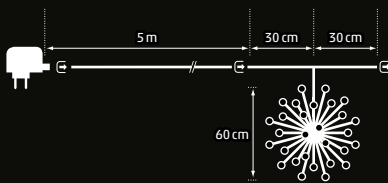

In & Outdoor | Ikarus
160 LED warmwhite
 $\varnothing$ 60 cm
clear cable | $\approx$ 5 m
6x connectable | 24V 6W
Art. DKOL-340-02 | CHF 59.00