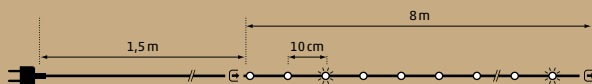

In & Outdoor | Tree Light warmwhite
80 LED | 8 m | white cable | ⌀ 1,5 m
12x connectable | 230V 8,8W
Art. LED-PLR-005-01 | CHF 89.00

In & Outdoor | Tree Light purewhite
80 LED | 8 m | green cable | ⌀ 1,5 m
12x connectable | 230V 8,8W
Art. LED-PLR-001-04 | CHF 89.00

In & Outdoor | Tree Light blue
80 LED | 8 m | green cable | ⌀ 1,5 m
12x connectable | 230V 8,8W
Art. LED-PLR-001-02 | CHF 89.00

In & Outdoor | Tree Light red
80 LED | 8 m | green cable | ⌀ 1,5 m
12x connectable | 230V 8,8W
Art. LED-PLR-001-03 | CHF 89.00

**In & Outdoor
Tree Light warmwhite**
80 LED | 8 m
green cable | ⌀ 1,5 m
12x connectable | 230V 8,8W
Art. LED-PLR-001-01 | CHF 89.00

**In & Outdoor
Tree Light warmwhite**
200 LED | 20 m
green cable | ⌀ 1,5 m
5x connectable | 230V 22W
Art. LED-PLR-003-01 | CHF 189.00

**In & Outdoor
Spare unit warmwhite**
Ersatzstrang | Rameau de rechange
40 LED | 4 m | green cable
230V 4,4W
Art. LED-PLR-004-01 | CHF 45.00

In & Outdoor | Flash Tree Light
80 LED (64 warmwhite, 16 purewhite)
8 m | white cable | ⌀ 1,5 m
12x connectable | 230V 8,8W
Art. LED-PLRF-001-01 | CHF 89.00

In & Outdoor | PLR Extension Cable
Verlängerungskabel
Rallonge
5 m | green cable
Art. LED-PLR-5M-G | CHF 15.00

In & Outdoor | PLR Extension Cable
Verlängerungskabel
Rallonge
5 m | white cable
Art. LED-PLR-5M-W | CHF 15.00