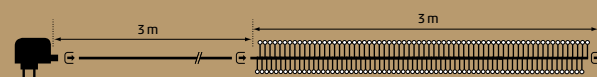

3 m | green cable

Art. DKL-268-01 | CHF 6.00

In & Outdoor | Connect String
 50 LED warmwhite | 3,75 m
 green cable | \approx 3 m
 24x connectable | 31V 6W
 Art. DKL-260-05 | CHF 29.90

In & Outdoor | Connect String Extension
 100 LED warmwhite | 7,5 m
 green cable
 without transformer
 12x connectable | 31V 6W
 Art. DKL-260-02 | CHF 39.00