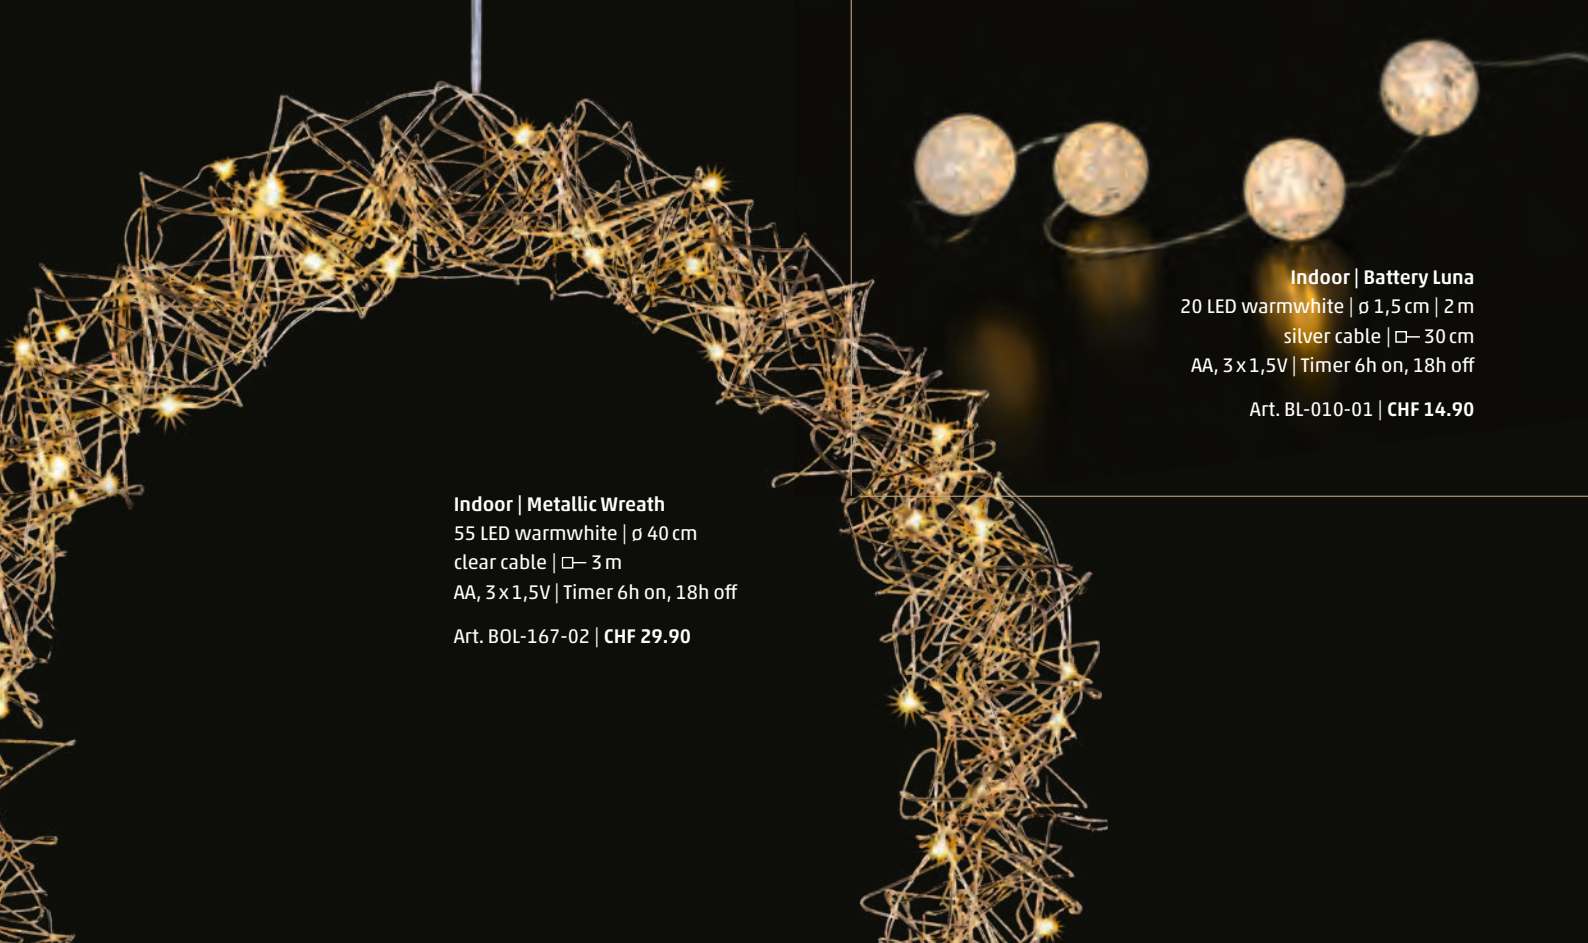

Indoor | Metallic Wreath
55 LED warmwhite | σ 40 cm
clear cable | $\square$ 3 m
AA, 3 x 1,5V | Timer 6h on, 18h off
Art. BOL-167-02 | CHF 29.90

Indoor | Battery Luna
20 LED warmwhite | σ 1,5 cm | 2 m
silver cable | $\square$ 30 cm
AA, 3 x 1,5V | Timer 6h on, 18h off
Art. BL-010-01 | CHF 14.90