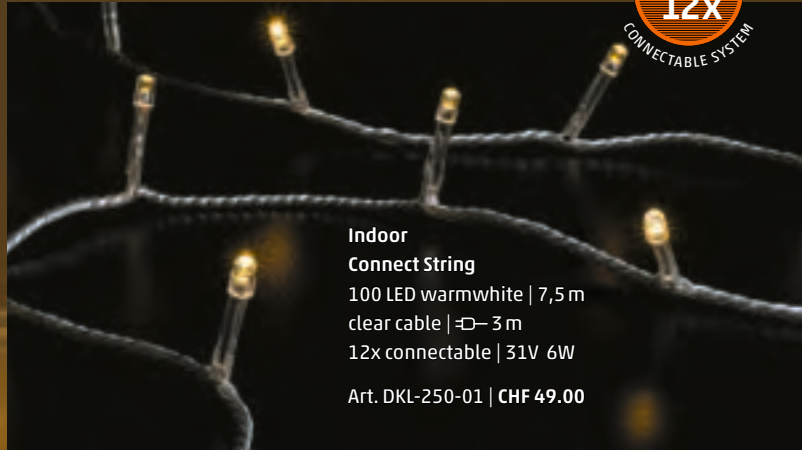

**Indoor
Connect String**
100 LED warmwhite | 7,5 m
clear cable | ± 3 m
12x connectable | 31V 6W
Art. DKL-250-01 | CHF 49.00