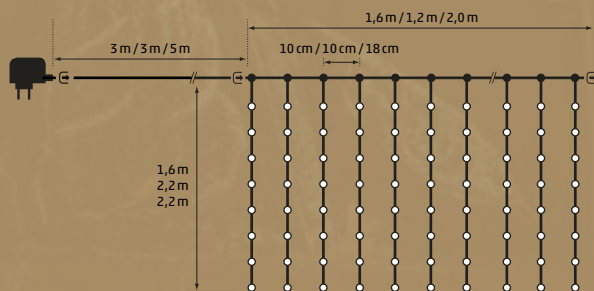

In & Outdoor | Angel Hair Curtain
264 LED warmwhite | 12 strings
2 x 2,2 m | silver wire | $\square$ 5 m
3x connectable | 12V 9W

Art. DKL-041-03 | CHF 79.90