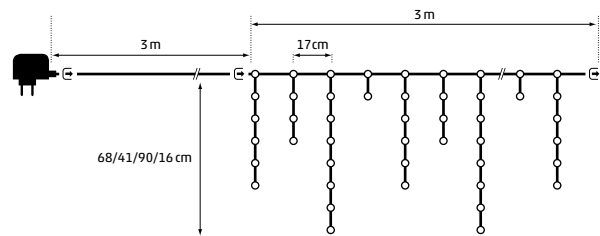

LED Connect Icicle eignen sich hervorragend
zum Betonen von Balustraden oder
Dachkanten – 36 Meter mit einer Strom-
versorgung – ganz schön praktisch.

Les LED Connect Icicle sont parfaites pour la
décoration de balustrades et de gouttières
– 36 mètres avec une seule alimentation –
très pratique.