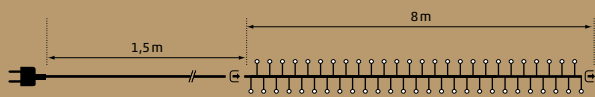

In & Outdoor | Cluster Light
240 LED | 8 m | green cable
12x connectable | 230V 15,3W
Art. LED-PLR-010-01 | CHF 229.00