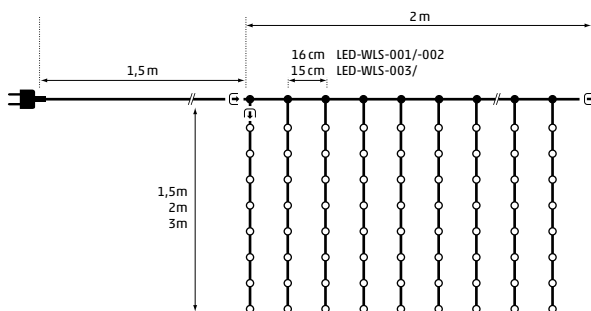

Indoor | Wonder Light Set white

- Art. LED-WLS-001 2 x 1,5 m | 216 LED | 12 strings | white cable | ⌀ 1,5 m | 10x connectable | 25,8W | CHF 159.00
- Art. LED-WLS-002 2 x 2 m | 288 LED | 12 strings | white cable | ⌀ 1,5 m | 10x connectable | 24,6W | CHF 199.00
- Art. LED-WLS-003 2 x 3 m | 468 LED | 13 strings | white cable | ⌀ 1,5 m | 6x connectable | 54,6W | CHF 289.00