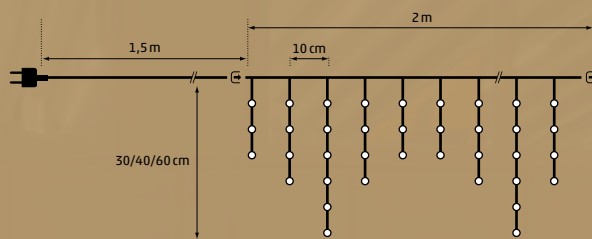

Die verspielte Lichterkette für Dachkontur und Balkon.
La guirlande lumineuse pour contours de toits et balcons.

In & Outdoor | Ice Light

80 LED warmwhite | 20 strings

2 m | $\Rightarrow$ 1,5 m

20x connectable | 230V 4,2W

white cable Art. LED-PLR-002-01 | CHF 89.00

green cable Art. LED-PLR-002-02 | CHF 89.00