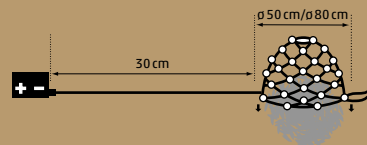

In & Outdoor
Battery Easy Boxnet
84 LED warmwhite | $\varnothing$ 50 cm
green cable | $\square$ 30 cm
AA, 3x1,5V | Timer 6h on, 18h off
Art. DKL-281-01 | CHF 39.90

In & Outdoor
Battery Easy Boxnet
84 LED warmwhite | $\varnothing$ 80 cm
green cable | $\square$ 30 cm
AA, 3x1,5V | Timer 6h on, 18h off
Art. DKL-281-02 | CHF 59.90