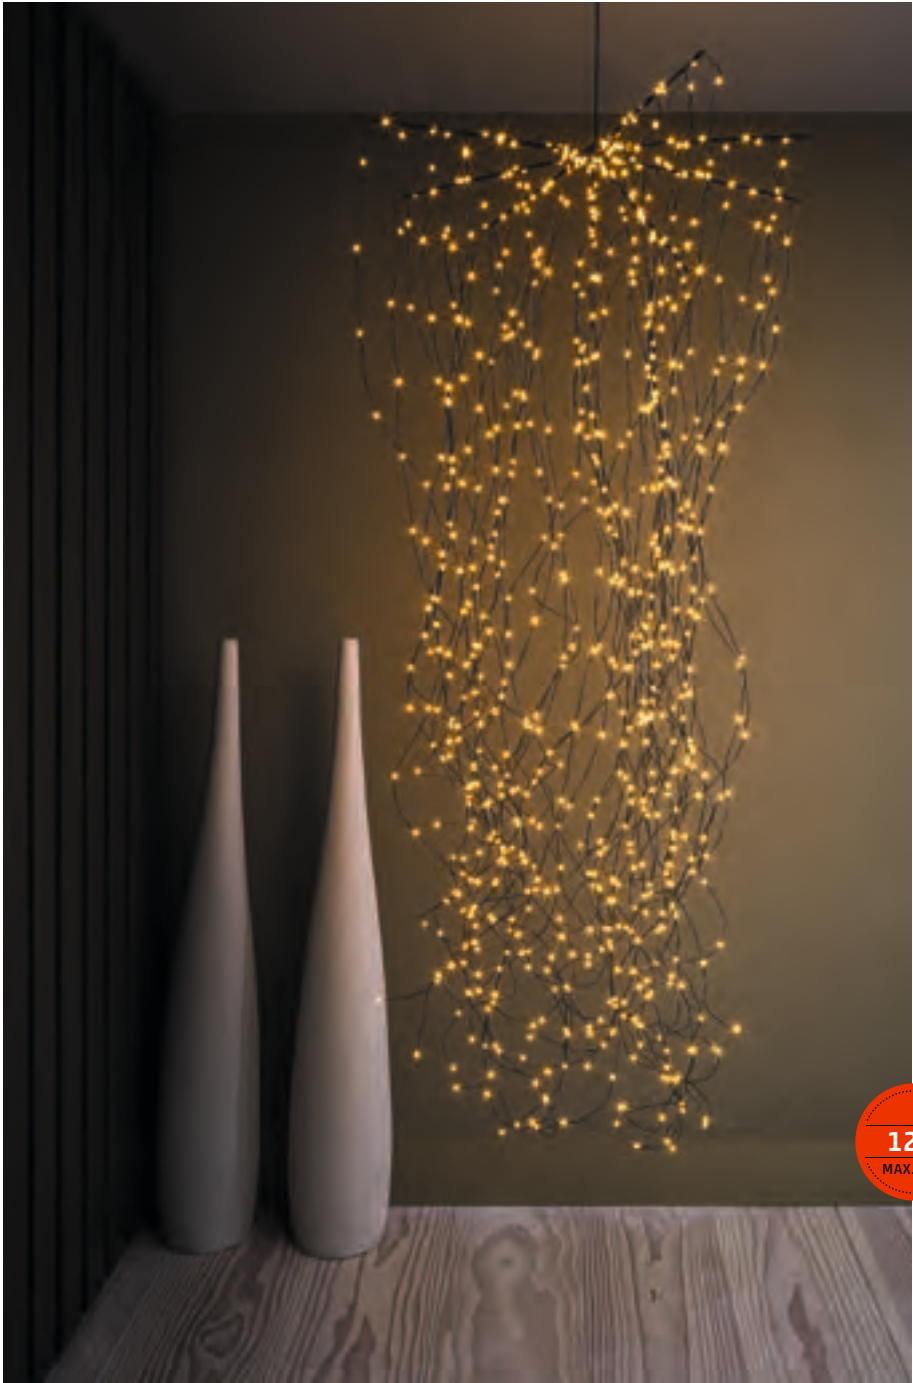

12V
MAX. 15W