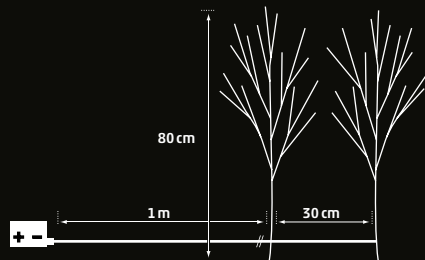

In & Outdoor

Birch Branches Set

100 LED warmwhite | 80 cm

white cable | □- 1 m

AA, 3x1,5V | Timer 6h on, 18h off

Art. BOL-390-01 | CHF 39.90