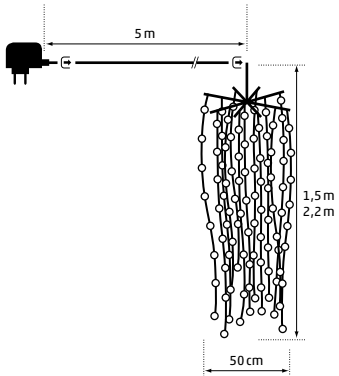

In & Outdoor | Angel Waterfall black
768 LED sunnywarm | \varnothing 50 x 150 cm
clear wire | \approx 5 m | 12V 9W
Art. DKL-350-02 | **CHF 99.00**

In & Outdoor | Angel Waterfall black
1152 LED sunnywarm | \varnothing 50 x 220 cm
clear cable | \approx 5 m | 12V 9W
Art. DKL-350-05 | **CHF 149.00**