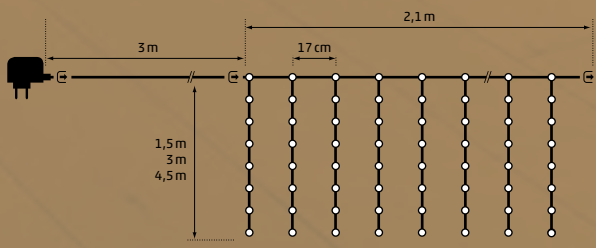

In & Outdoor | Connect Curtain
 140 LED warmwhite | 14 strings
 2,1 x 1,5 m | green cable | ⚡- 3 m
 8x connectable | 31V 6W
 Art. DKL-261-01 | CHF 79.00

In & Outdoor | Connect Curtain
 280 LED warmwhite | 14 strings
 2,1 x 3 m | green cable | ⚡- 3 m
 4x connectable | 31V 6W
 Art. DKL-261-02 | CHF 129.00