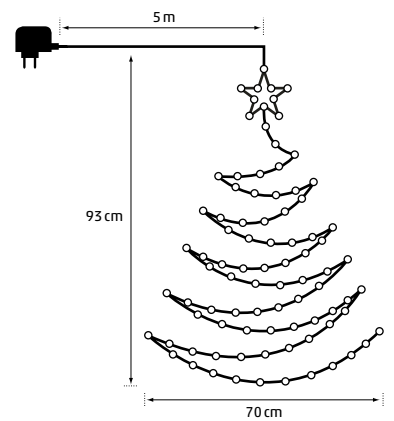

In & Outdoor
Foldable XMAS Tree
130 LED warmwhite
70 x 93 cm | clear cable
□ 5 m | 3.2V 1.92W
Art. DKOL-473-01
CHF 59.90