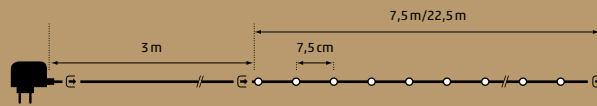

3 m | green cable

Art. DKL-268-01 | CHF 6.00

In & Outdoor | Connect String
 50 LED warmwhite | 3,75 m
 green cable | \approx 3 m
 24x connectable | 31V 6W
 Art. DKL-260-05 | CHF 29.90

In & Outdoor | Connect String Extension
 100 LED warmwhite | 7,5 m
 green cable
 without transformer
 12x connectable | 31V 6W
 Art. DKL-260-02 | CHF 39.00