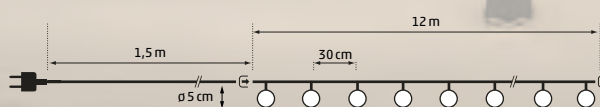

professional

In & Outdoor | Tree bulbs milky

40 LED warmwhite | $\varnothing$ 5 cm
12 m | black cable | $\approx$ 1,5 m
8x connectable | 230V 5,14W

Art. DKL-271-01 | CHF 129.00