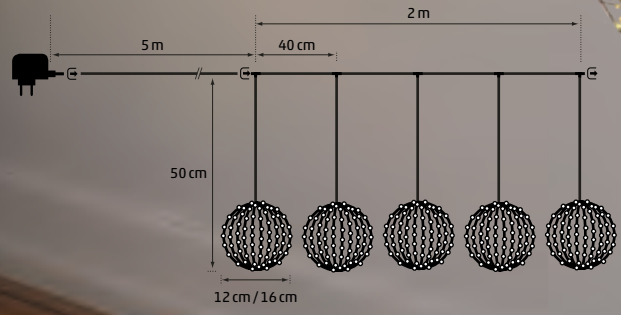

In & Outdoor
Angel Flake Argento
255 LED warmwhite
ø 30 cm
clear cable | ≡ 5 m
4,5V 6W
Art. DKOL-457-01 | CHF 49.90

In & Outdoor
Angel Flake Argento
430 LED warmwhite
ø 50 cm
clear cable | ≡ 5 m
4,5V 6W
Art. DKOL-457-02 | CHF 69.90

In & Outdoor
Royal Ball Set
550 LED warmwhite
ø 12 x 200 x 50 cm
clear cable | ≡ 5 m
4x connectable | 12V 15W
Art. DKL-380-01 | CHF 99.00

In & Outdoor
Royal Ball Set
750 LED warmwhite
ø 16 x 200 x 50 cm
clear cable | ≡ 5 m
3x connectable | 12V 15W
Art. DKL-380-02 | CHF 119.00