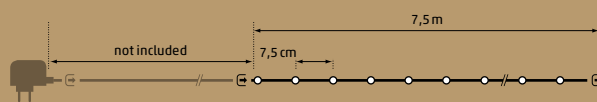

3 m | green cable

Art. DKL-268-01 | CHF 6.00

In & Outdoor | Connect String
 50 LED warmwhite | 3,75 m
 green cable | \approx 3 m
 24x connectable | 31V 6W
 Art. DKL-260-05 | CHF 29.90

In & Outdoor | Connect String Extension
 100 LED warmwhite | 7,5 m
 green cable
 without transformer
 12x connectable | 31V 6W
 Art. DKL-260-02 | CHF 39.00