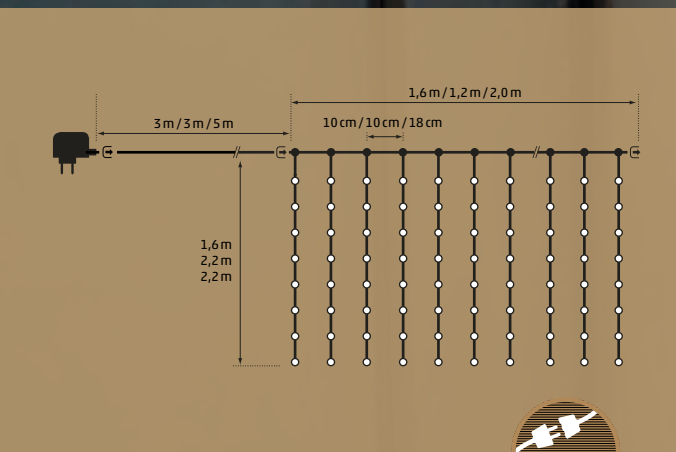

In & Outdoor | Angel Hair copper
 150 LED sunnywarm | 1,5 m
 copper wire | ⌀ 3 m
 4,5V 1,35W
 Bunch with 10 strings
 Art. DKL-050-01 | CHF 39.00

In & Outdoor | Angel Hair copper
 300 LED sunnywarm | 2 m
 copper wire | ⌀ 3 m
 4,5V 6W
 Bunch with 12 strings
 Art. DKL-050-02 | CHF 59.00