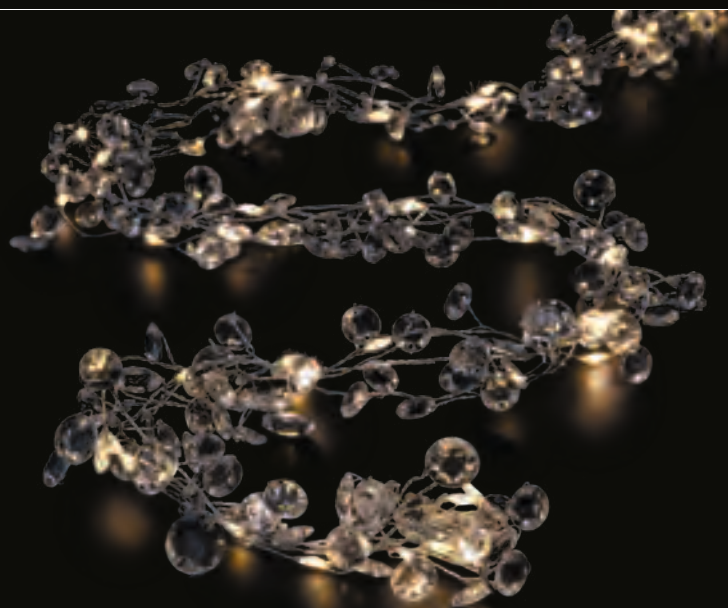

Indoor | Silver Jewels
80 LED warmwhite | 2 m
clear cable | □– 5 m
4,5V 1,35W
Art. DKL-363-01 | CHF 49.90