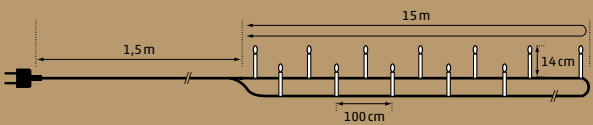

Spare bulbs
for DKOL-057-02 and
DKOL-057-05
2 pcs.
Ersatzlampe
Lampe de rechange
Art. E-DKOL-057-02
CHF 14.90

In & Outdoor | Candle Light
16 LED warmwhite | 15 m
green cable | $\Rightarrow$ 1,5 m
230V 4,8W
Art. DKOL-057-02 | CHF 119.00